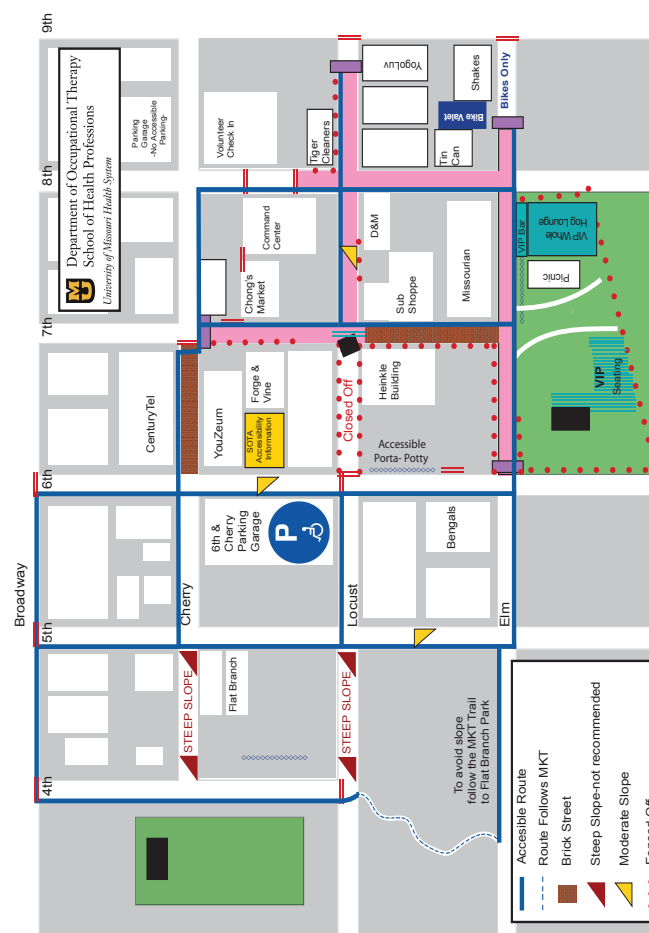

This project was created by a group of Occupational Therapy students from the University of Missouri!

We hope that this guide assisted you throughout your experience at the Roots N Blues festival!

Please provide us with your feedback regarding this brochure at:

<http://www.surveymonkey.com/s/BLD3N5D>

Restaurant Accessibility Guide