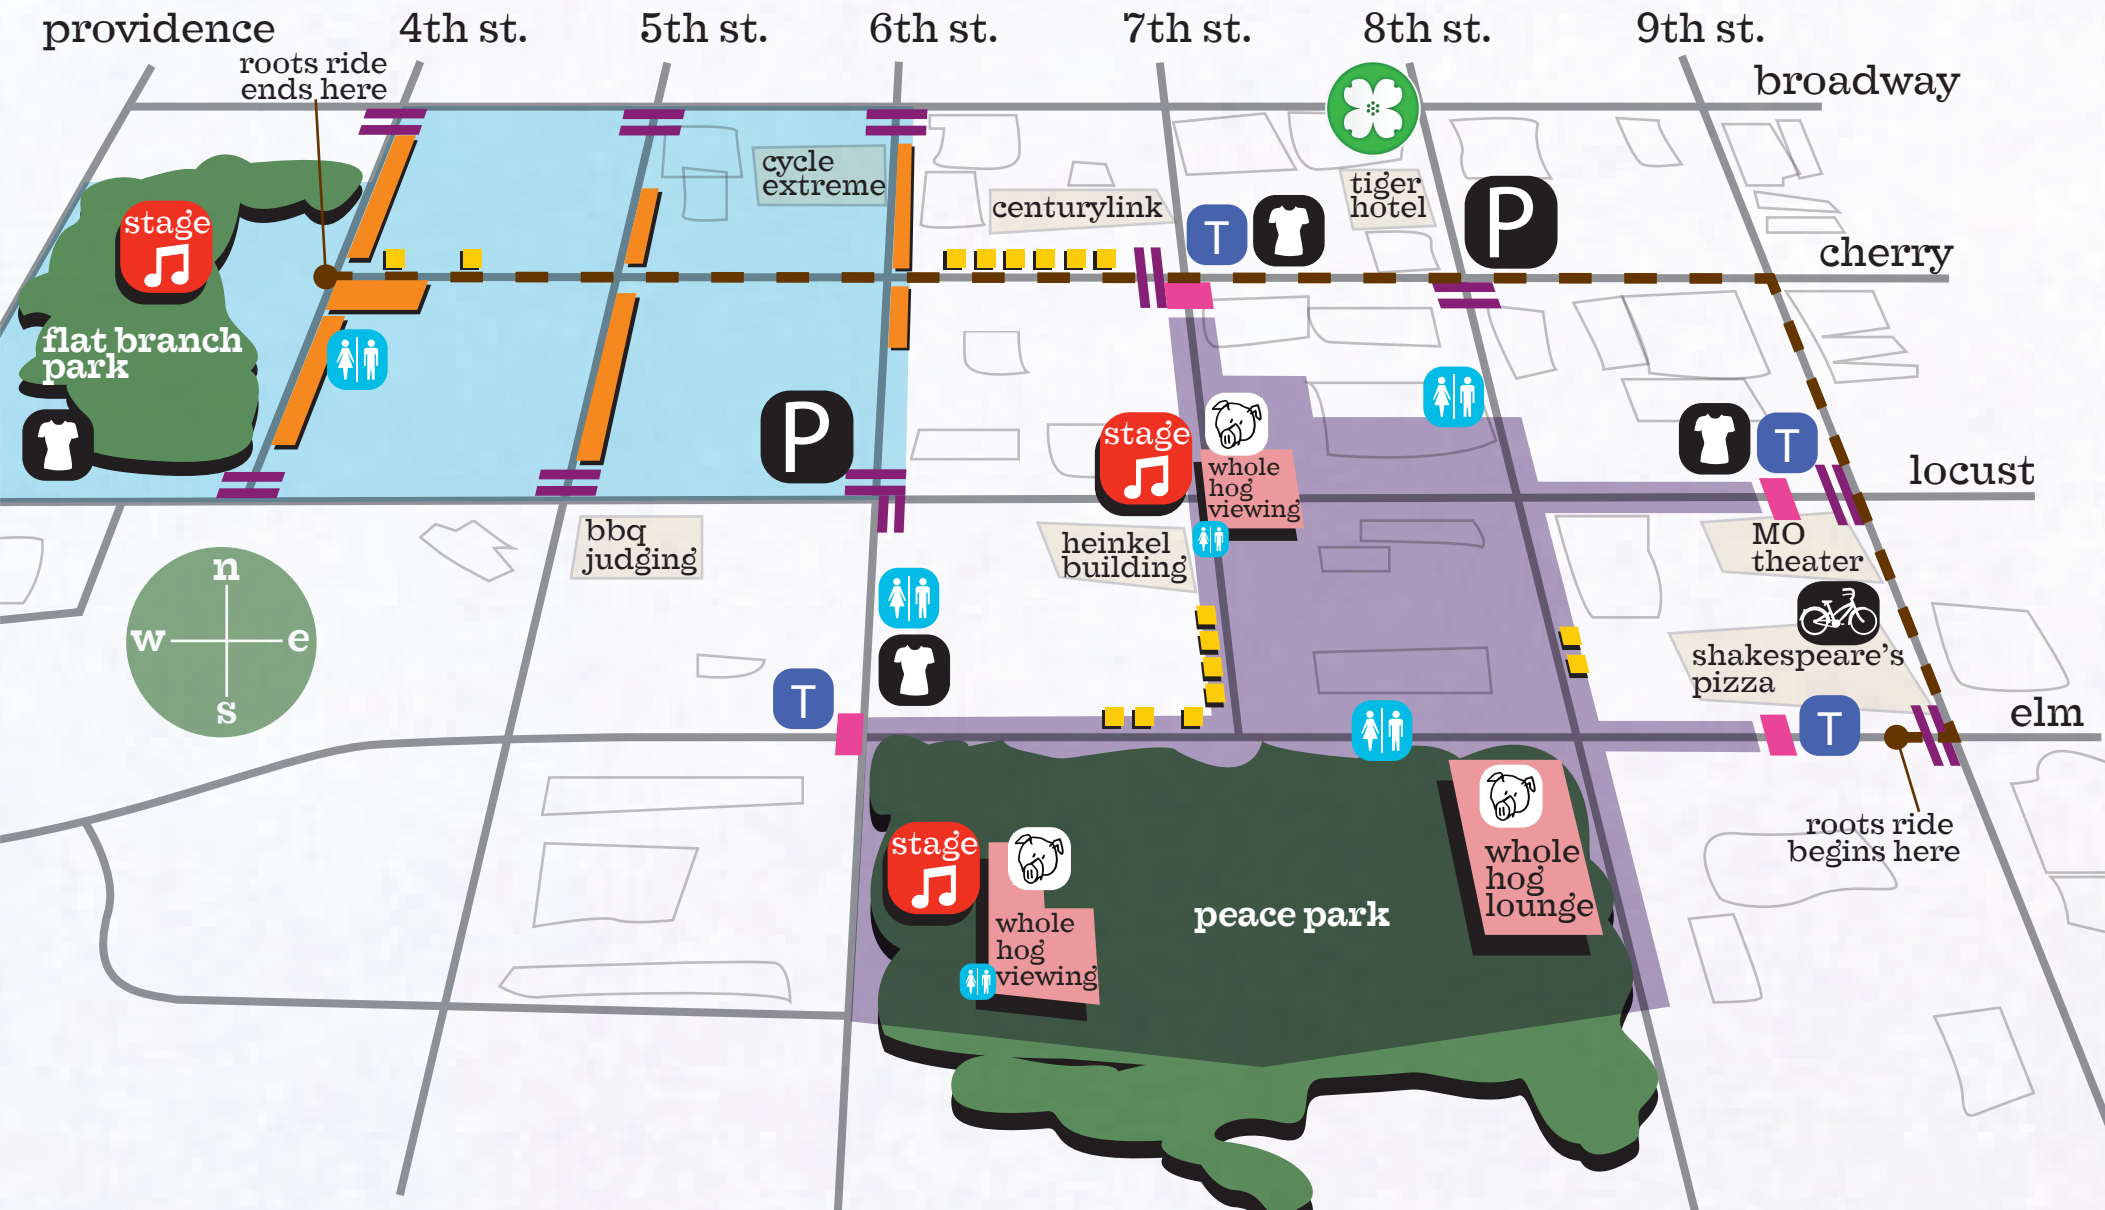

2011 festival map

legend

- | | | | | | |
|--------------|--|-----------------|--|-----------------|--|
| stage | | tickets | | bbq contestants | |
| bathroom | | ticket entrance | | food vendors | |
| bcnb | | ticketed area | | bbq village | |
| parking | | merchandise | | road block | |
| bike parking | | whole hog | | | |